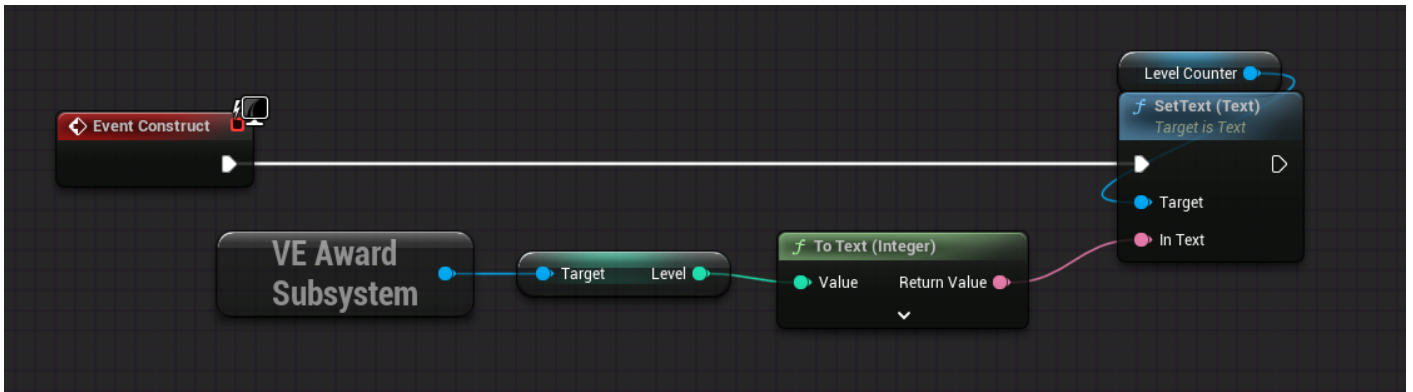

# Level Display Widget

VE\_LevelDisplay

Revision #3

Created 29 January 2025 02:08:09 by RTP Admin

Updated 2 February 2025 06:35:45 by RTP Admin